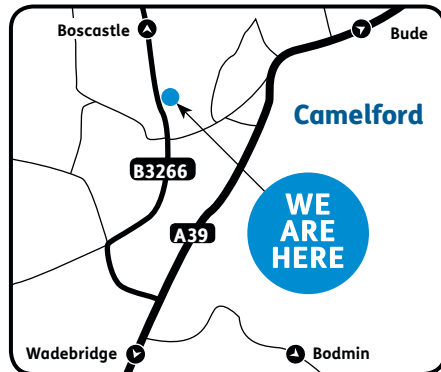

Camelford Leisure Centre is a multipurpose fitness and leisure facility. Being an independent, community run resource, it is located at the heart of the community and services the farthest reaches of Camelot country and beyond.

As all our corporate supporters have differing needs and requirements we have a flexible approach to the cost but, as a guide, this is our basis for discussion.

- Accommodation with 30+ bedrooms £200 per month
- Accommodation with 10+ Bedrooms £150 per month
- Accommodation with 4 to 9 bedrooms £100 per month
- Accommodation with up to 3 bedrooms £50 per month

This would also provide one family membership to the owners.

How to find us

By Car: We are located adjacent to Sir James Smith's Community School on the B3266, just minutes from the A39. To find us by SatNav enter PL32 9UE. There is ample free parking.

By Bus: Camelford is served by Western Greyhound; bus numbers 510, 584 & 595. For further information, or to check bus routes and timetables please visit www.travelinesw.com

Camelford Leisure Centre

Station Road, Camelford, Cornwall, PL32 9UE
T. 01840 213188 / E. info@camelfordleisurecentre.co.uk

Twitter. @CamelfordLCntr

Facebook. Camelford Leisure Centre 01840 213188

www.camelfordleisurecentre.co.uk

Design: Sames + Littlejohns